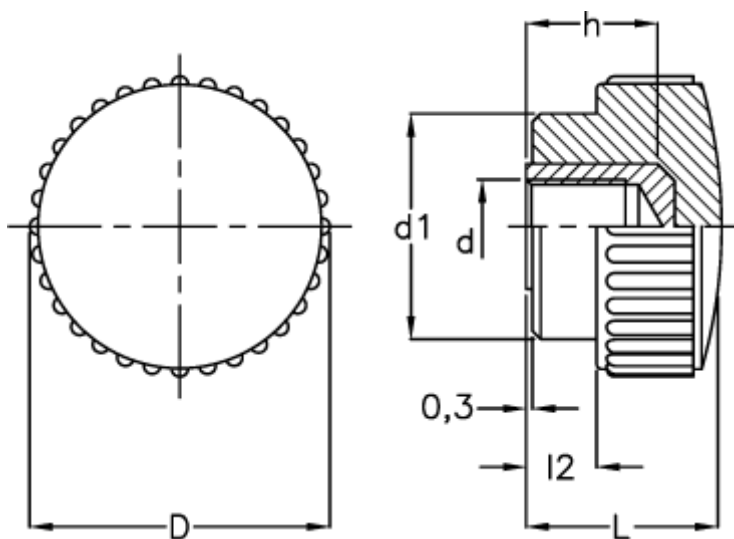

Article number: 2302002802
Description: E+G Knurled grip knob
B.193/50 B-M12

Measures

D	= 50
d1	= 36
d 6H	= M12
h	= 20
L	= 32
l2	= 12